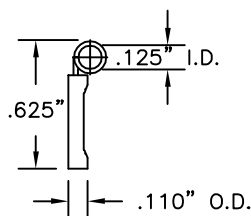

Part No.	Description
8706	Direct for Lightweight Connectors