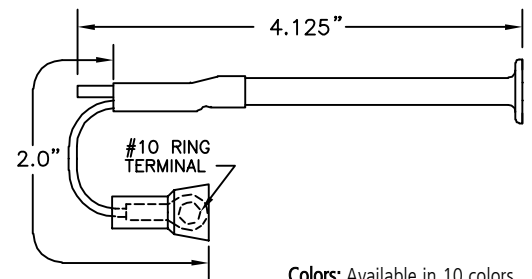

TERMINAL RING ON MALE THREADED POST

Part No.	Thread	I.D.	L
8716-4	4-40	.093"	.85"
8716-6	6-32	.118"	.80"
8716-8	8-32	.150"	.95"
8716-10	10-32	.175"	.85"
8716-25	1/4"-32	.230"	.50"

Each supplied with corresponding nut.

TERMINAL RING TO .025" SQUARE SOCKET

Colors: Available in 10 colors.

Part No.	Description
8705	.025" Square Socket
8709	.045" Square Socket

Part No.	Description
8706	Direct for Lightweight Connectors

Colors: Available in 10 colors.

Part No.	Description
8707	.025" Square Socket
8710	.045" Square Socket