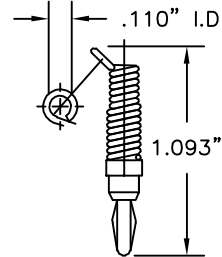

TERMINAL RING ON STACKING STANDARD BANANA PLUG

Part No.	Description
8703	Terminal Ring on Stacking Standard Banana Plug

TERMINAL RING ON .080" (2.03mm) PIN PLUG

Part No.	Description
8701	Terminal Ring on .080" (2.03mm) Pin Plug

TERMINAL RING ON STACKING .080" (2.03mm) PIN PLUG

Part No.	Description
8704	Terminal Ring on Stacking .080" Pin Plug

TERMINAL RING ON FEMALE THREAD

Part No.	Description	I.D.	H
8715-4	4-40	.093"	.205"
8715-6	6-32	.118"	.210"
8715-8	8-32	.150"	.265"
8715-10	10-32	.175"	.268"
8715-25	1/4"-32	.230"	.312"

TERMINAL RING ON MINIATURE BANANA PLUG

Part No.	Description
8713	Terminal Ring on Miniature Banana plug

TERMINAL RING ON STACKING MINIATURE BANANA PLUG

Part No.	Description
8714	Terminal Ring on Stacking Miniature Banana Plug

TERMINAL RING ON MALE THREADED POST

Part No.	Thread	I.D.	L
8716-4	4-40	.093"	.85"
8716-6	6-32	.118"	.80"
8716-8	8-32	.150"	.95"
8716-10	10-32	.175"	.85"
8716-25	1/4"-32	.230"	.50"

Each supplied with corresponding nut.