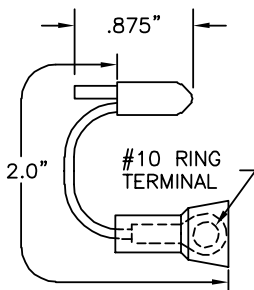

TERMINAL RING TO .025" SQUARE SOCKET

Colors: Available in 10 colors.

Part No.	Description
8705	.025" Square Socket
8709	.045" Square Socket