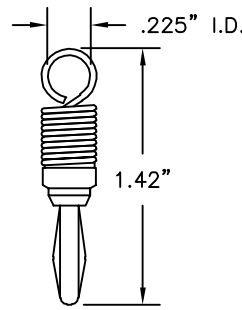

QUICK DISCONNECT TERMINAL ADAPTERS

BASIC INFORMATION

Convert plug-in connectors, terminals, posts or sockets into ring terminals for easy connections.

TERMINAL RING ON STANDARD BANANA PLUG

Part No.	Description
8702	Terminal Ring on Standard Banana Plug

TERMINAL RING ON STACKING STANDARD BANANA PLUG

Part No.	Description
8703	Terminal Ring on Stacking Standard Banana Plug

TERMINAL RING ON .080" (2.03mm) PIN PLUG

Part No.	Description
8701	Terminal Ring on .080" (2.03mm) Pin Plug

TERMINAL RING ON STACKING .080" (2.03mm) PIN PLUG

Part No.	Description
8704	Terminal Ring on Stacking .080" Pin Plug

TERMINAL RING ON FEMALE THREAD

Part No.	Description	I.D.	H
8715-4	4-40	.093"	.205"
8715-6	6-32	.118"	.210"
8715-8	8-32	.150"	.265"
8715-10	10-32	.175"	.268"
8715-25	1/4"-32	.230"	.312"

TERMINAL RING ON MALE THREADED POST

Part No.	Thread	I.D.	L
8716-4	4-40	.093"	.85"
8716-6	6-32	.118"	.80"
8716-8	8-32	.150"	.95"
8716-10	10-32	.175"	.85"
8716-25	1/4"-32	.230"	.50"

Each supplied with corresponding nut.