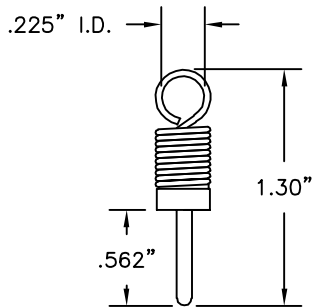

QUICK DISCONNECT TERMINAL ADAPTERS

BASIC INFORMATION

Convert plug-in connectors, terminals, posts or sockets into ring terminals for easy connections.

TERMINAL RING ON STANDARD BANANA PLUG

Part No.	Description
8702	Terminal Ring on Standard Banana Plug

TERMINAL RING ON STACKING STANDARD BANANA PLUG

Part No.	Description
8703	Terminal Ring on Stacking Standard Banana Plug

TERMINAL RING ON .080" (2.03mm) PIN PLUG

Part No.	Description
8701	Terminal Ring on .080" (2.03mm) Pin Plug

TERMINAL RING ON STACKING .080" (2.03mm) PIN PLUG

Part No.	Description
8704	Terminal Ring on Stacking .080" Pin Plug

TERMINAL RING ON FEMALE THREAD

Part No.	Description	I.D.	H
8715-4	4-40	.093"	.205"
8715-6	6-32	.118"	.210"
8715-8	8-32	.150"	.265"
8715-10	10-32	.175"	.268"
8715-25	1/4"-32	.230"	.312"

TERMINAL RING ON MALE THREADED POST

Part No.	Thread	I.D.	L
8716-4	4-40	.093"	.85"
8716-6	6-32	.118"	.80"
8716-8	8-32	.150"	.95"
8716-10	10-32	.175"	.85"
8716-25	1/4"-32	.230"	.50"

Each supplied with corresponding nut.