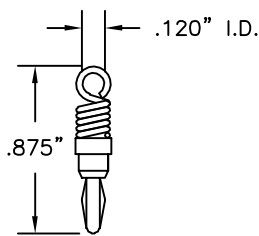

TERMINAL RING ON STACKING STANDARD BANANA PLUG

Part No.	Description
8703	Terminal Ring on Stacking Standard Banana Plug

TERMINAL RING ON .080" (2.03mm) PIN PLUG

Part No.	Description
8701	Terminal Ring on .080" (2.03mm) Pin Plug

TERMINAL RING ON STACKING .080" (2.03mm) PIN PLUG

Part No.	Description
8704	Terminal Ring on Stacking .080" Pin Plug

TERMINAL RING ON FEMALE THREAD

Part No.	Description	I.D.	H
8715-4	4-40	.093"	.205"
8715-6	6-32	.118"	.210"
8715-8	8-32	.150"	.265"
8715-10	10-32	.175"	.268"
8715-25	1/4"-32	.230"	.312"

TERMINAL RING ON MINIATURE BANANA PLUG

Part No.	Description
8713	Terminal Ring on Miniature Banana plug

TERMINAL RING ON STACKING MINIATURE BANANA PLUG

Part No.	Description
8714	Terminal Ring on Stacking Miniature Banana Plug

TERMINAL RING ON MALE THREADED POST

Part No.	Thread	I.D.	L
8716-4	4-40	.093"	.85"
8716-6	6-32	.118"	.80"
8716-8	8-32	.150"	.95"
8716-10	10-32	.175"	.85"
8716-25	1/4"-32	.230"	.50"

Each supplied with corresponding nut.