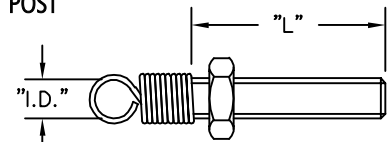

TERMINAL RING ON STACKING .080" (2.03mm) PIN PLUG

Part No.	Description
8704	Terminal Ring on Stacking .080" Pin Plug

TERMINAL RING ON FEMALE THREAD

Part No.	Description	I.D.	H
8715-4	4-40	.093"	.205"
8715-6	6-32	.118"	.210"
8715-8	8-32	.150"	.265"
8715-10	10-32	.175"	.268"
8715-25	1/4"-32	.230"	.312"

TERMINAL RING ON MINIATURE BANANA PLUG

Part No.	Description
8713	Terminal Ring on Miniature Banana plug

TERMINAL RING ON STACKING MINIATURE BANANA PLUG

Part No.	Description
8714	Terminal Ring on Stacking Miniature Banana Plug

TERMINAL RING ON MALE THREADED POST

Part No.	Thread	I.D.	L
8716-4	4-40	.093"	.85"
8716-6	6-32	.118"	.80"
8716-8	8-32	.150"	.95"
8716-10	10-32	.175"	.85"
8716-25	1/4"-32	.230"	.50"

Each supplied with corresponding nut.