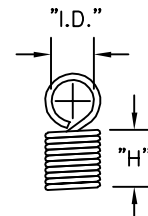

QUICK DISCONNECT TERMINAL ADAPTERS

BASIC INFORMATION

Convert plug-in connectors, terminals, posts or sockets into ring terminals for easy connections.

TERMINAL RING ON STANDARD BANANA PLUG

Part No.	Description
8702	Terminal Ring on Standard Banana Plug

TERMINAL RING ON STACKING STANDARD BANANA PLUG

Part No.	Description
8703	Terminal Ring on Stacking Standard Banana Plug

TERMINAL RING ON .080" (2.03mm) PIN PLUG

Part No.	Description
8701	Terminal Ring on .080" (2.03mm) Pin Plug

TERMINAL RING ON STACKING .080" (2.03mm) PIN PLUG

Part No.	Description
8704	Terminal Ring on Stacking .080" Pin Plug

TERMINAL RING ON FEMALE THREAD

Part No.	Description	I.D.	H
8715-4	4-40	.093"	.205"
8715-6	6-32	.118"	.210"
8715-8	8-32	.150"	.265"
8715-10	10-32	.175"	.268"
8715-25	1/4"-32	.230"	.312"

TERMINAL RING ON MALE THREADED POST

Part No.	Thread	I.D.	L
8716-4	4-40	.093"	.85"
8716-6	6-32	.118"	.80"
8716-8	8-32	.150"	.95"
8716-10	10-32	.175"	.85"
8716-25	1/4"-32	.230"	.50"

Each supplied with corresponding nut.