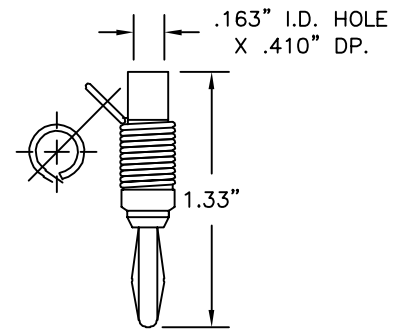

QUICK DISCONNECT TERMINAL ADAPTERS

BASIC INFORMATION

Convert plug-in connectors, terminals, posts or sockets into ring terminals for easy connections.

TERMINAL RING ON STANDARD BANANA PLUG

Part No.	Description
8702	Terminal Ring on Standard Banana Plug

TERMINAL RING ON STACKING STANDARD BANANA PLUG

Part No.	Description
8703	Terminal Ring on Stacking Standard Banana Plug

TERMINAL RING ON .080" (2.03mm) PIN PLUG

Part No.	Description
8701	Terminal Ring on .080" (2.03mm) Pin Plug

TERMINAL RING ON STACKING .080" (2.03mm) PIN PLUG

Part No.	Description
8704	Terminal Ring on Stacking .080" Pin Plug

TERMINAL RING ON FEMALE THREAD

Part No.	Description	I.D.	H
8715-4	4-40	.093"	.205"
8715-6	6-32	.118"	.210"
8715-8	8-32	.150"	.265"
8715-10	10-32	.175"	.268"
8715-25	1/4"-32	.230"	.312"

TERMINAL RING ON MALE THREADED POST

Part No.	Thread	I.D.	L
8716-4	4-40	.093"	.85"
8716-6	6-32	.118"	.80"
8716-8	8-32	.150"	.95"
8716-10	10-32	.175"	.85"
8716-25	1/4"-32	.230"	.50"

Each supplied with corresponding nut.