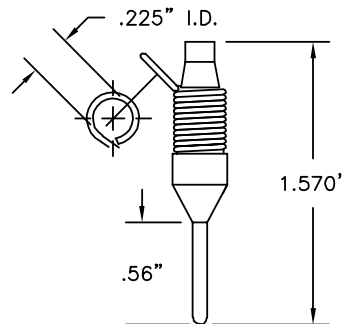

QUICK DISCONNECT TERMINAL ADAPTERS

BASIC INFORMATION

Convert plug-in connectors, terminals, posts or sockets into ring terminals for easy connections.

TERMINAL RING ON STANDARD BANANA PLUG

Part No.	Description
8702	Terminal Ring on Standard Banana Plug

TERMINAL RING ON STACKING STANDARD BANANA PLUG

Part No.	Description
8703	Terminal Ring on Stacking Standard Banana Plug

TERMINAL RING ON .080" (2.03mm) PIN PLUG

Part No.	Description
8701	Terminal Ring on .080" (2.03mm) Pin Plug

TERMINAL RING ON STACKING .080" (2.03mm) PIN PLUG

Part No.	Description
8704	Terminal Ring on Stacking .080" Pin Plug

TERMINAL RING ON FEMALE THREAD

Part No.	Description	I.D.	H
8715-4	4-40	.093"	.205"
8715-6	6-32	.118"	.210"
8715-8	8-32	.150"	.265"
8715-10	10-32	.175"	.268"
8715-25	1/4"-32	.230"	.312"

TERMINAL RING ON MALE THREADED POST

Part No.	Thread	I.D.	L
8716-4	4-40	.093"	.85"
8716-6	6-32	.118"	.80"
8716-8	8-32	.150"	.95"
8716-10	10-32	.175"	.85"
8716-25	1/4"-32	.230"	.50"

Each supplied with corresponding nut.