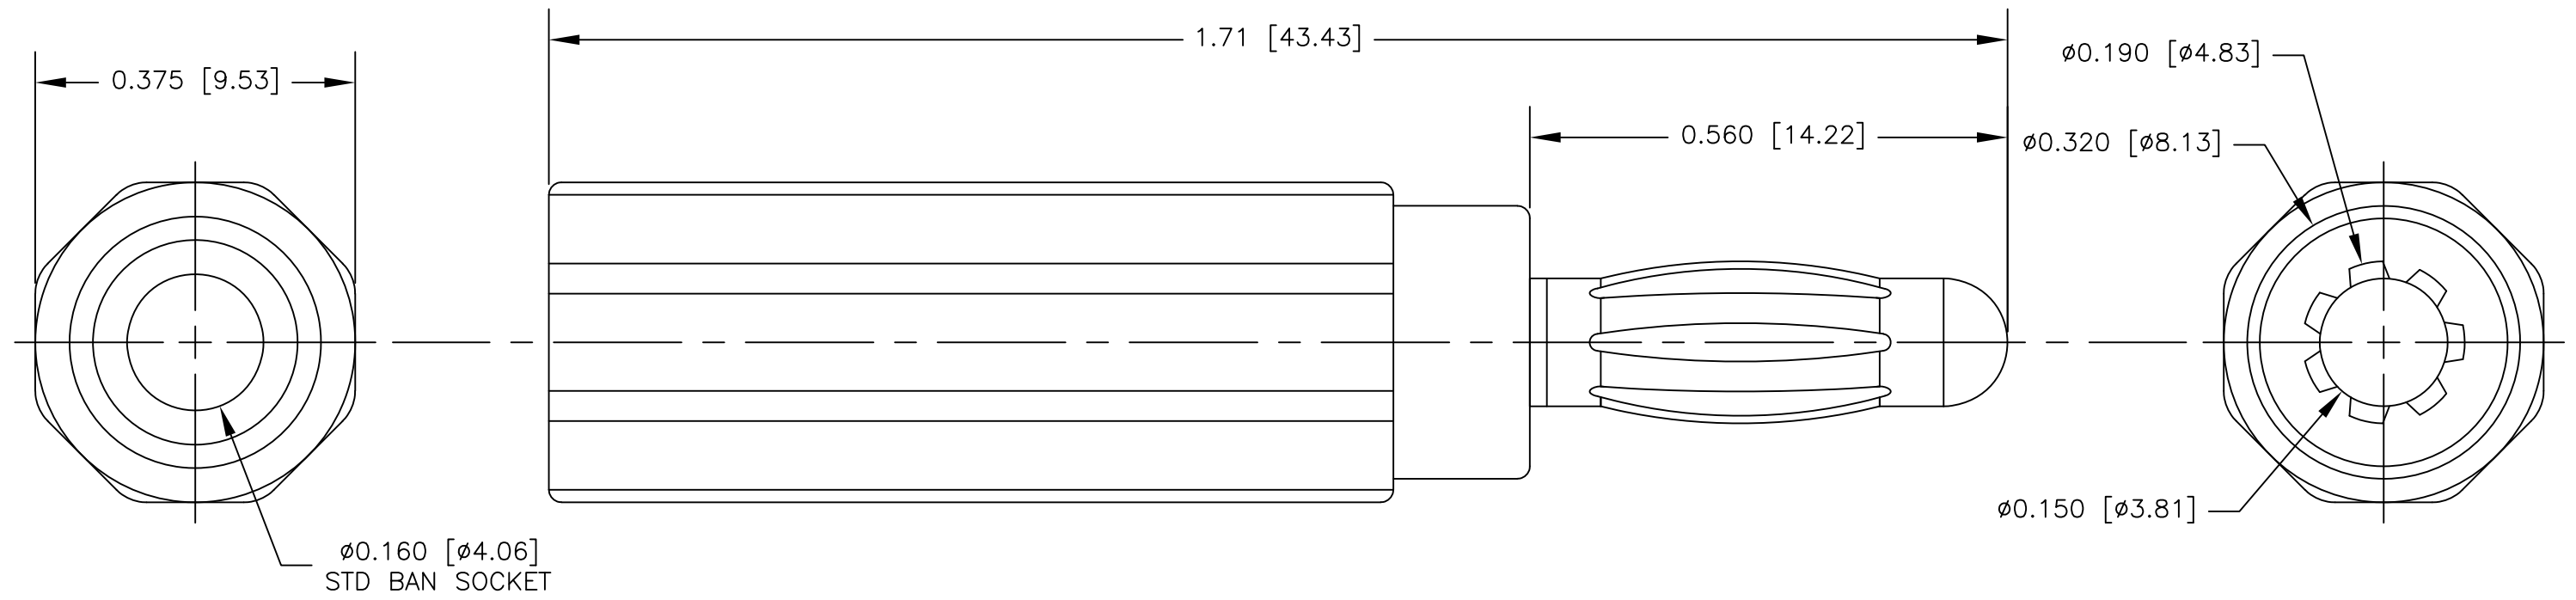

NOTES: UNLESS OTHERWISE SPECIFIED

1. MATERIAL:
 FRAME: NICKEL PLATED BRASS.
 SPRING: NICKEL PLATED BeCu OR PHOSPHOR BRONZE
 HOUSING: MOLDED PLASTIC. AVAILABLE IN BLK OR RED
2. FEATURES:
 ACCEPTS STD AND SHROUDED BANANA PLUGS

LTR	REVISIONS		DATE	APPROVED
	DESCRIPTION			

ACTUAL SIZE

		UNLESS OTHERWISE SPECIFIED DIMENSIONS ARE IN INCHES TOLERANCES ARE: FRACTIONS DECIMALS ANGLES ± N/A .XX ± N/A ± N/A .XXX ± N/A	CONTRACT NO.		E-Z-HOOK DIVISION OF TEKTEST INC. ARCADIA, CA 91006 U.S.A.
			APPROVALS	DATE	
		MATERIAL SEE NOTE	DRAWN R.L.	10/19	DESCRIPTION STD BAN PLUG TO STD BAN SKT ADAPTER
		FINISH SEE NOTE	APPROVED BY		
NEXT ASSY	USED ON				SIZE B
APPLICATION		DO NOT SCALE DRAWING			CODE IDENT NO. 08505
					DRAWING NO. 9384
					SCALE 5:1
					REV.
					SHEET 1 OF 1